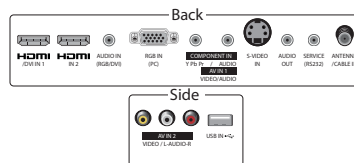

Specifications

Audio/Video	
Display Area	31.5" Diagonal
Display Resolution	1366x768
Brightness (Typical)	300cd/m²
Dynamic Contrast Ratio	10,000:1
Viewing Angle	176°x176°
Response Time (Typical)	6.5ms
Broadcast System	NTSC/ATSC/QAM/MPEG2
Built-in Speaker	3W+3W
Dolby Digital Decoder	Yes
AVL (Auto Volume Leveler)	Yes

Inputs/Outputs	
HDMI In	2
PC Video In (VGA D-sub 15)	1
PC Audio In	1
Component In (Y/Pb/Pr+Audio L/R)	1 (Mini Jack 3.5mmx2)
Composite In (Video+Audio L/R)	2 (Mini Jack 3.5mm, RCA)
S-Video In	1
Audio Out	1 (Mini Jack 3.5mm)
RF In (Antenna/Cable)	1
Service Port (RS-232)	1 (Mini Jack 2.5mm)
USB In	1

Accessories	
Power Cord	Yes (Hospital Grade)
Composite Breakout Cable	Yes
Component Breakout Cable	Yes
Manual	Installation/Operating
Installer Remote Control (KM38R01)	Not Included (Optional)
Guest Remote Control (KM38R02)	Not Included (Optional)
Wall Mount	Not Included (Optional)

Cabinet Description	
Cabinet Style	Wall Mount
Cabinet Color	Matte Black
VESA Standard	200mmx100mm/M5
Set (w/o Stand) WxHxD	31.28"x20.16"x3.92"
Set (w/o Stand) Weight	24.25lbs
Carton WxHxD	38.78"x25.08"x7.48"
Shipping Weight	34.17lbs

Power	
Rating	AC 115V 60Hz
Power Consumption	52W
Power Consumption (Standby)	<1W

Certifications	
FCC	Yes
UL, cUL Listed (Hospital Grade)	Yes
RoHS Compliant	Yes
CEC Compliant	Yes

Service/Limited Warranty	
Limited Warranty	2 Years (Replacement)