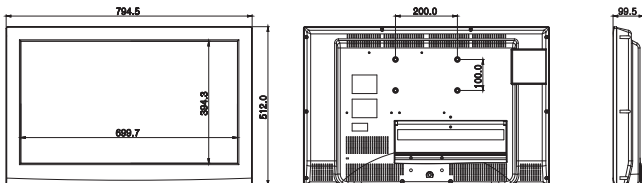

Specifications

Audio/Video	
Display Area	31.5" Diagonal
Display Resolution	1366x768
Brightness (Typical)	300cd/m²
Dynamic Contrast Ratio	10,000:1
Viewing Angle	176°x176°
Response Time (Typical)	6.5ms
Broadcast System	NTSC/ATSC/QAM/MPEG2
Built-in Speaker	3W+3W
Dolby Digital Decoder	Yes
AVL (Auto Volume Leveler)	Yes

Inputs/Outputs	
HDMI In	2
PC Video In (VGA D-sub 15)	1
PC Audio In	1
Component In (Y/Pb/Pr+Audio L/R)	1 (Mini Jack 3.5mmx2)
Composite In (Video+Audio L/R)	2 (Mini Jack 3.5mm, RCA)
S-Video In	1
Audio Out	1 (Mini Jack 3.5mm)
RF In (Antenna/Cable)	1
Service Port (RS-232)	1 (Mini Jack 2.5mm)
USB In	1

Accessories	
Power Cord	Yes (Hospital Grade)
Composite Breakout Cable	Yes
Component Breakout Cable	Yes
Manual	Installation/Operating
Installer Remote Control (KM38R01)	Not Included (Optional)
Guest Remote Control (KM38R02)	Not Included (Optional)
Wall Mount	Not Included (Optional)

Cabinet Description	
Cabinet Style	Wall Mount
Cabinet Color	Matte Black
VESA Standard	200mmx100mm/M5
Set (w/o Stand) WxHxD	31.28"x20.16"x3.92"
Set (w/o Stand) Weight	24.25lbs
Carton WxHxD	38.78"x25.08"x7.48"
Shipping Weight	34.17lbs

Power	
Rating	AC 115V 60Hz
Power Consumption	52W
Power Consumption (Standby)	<1W

Certifications	
FCC	Yes
UL, cUL Listed (Hospital Grade)	Yes
RoHS Compliant	Yes
CEC Compliant	Yes

Service/Limited Warranty	
Limited Warranty	2 Years (Replacement)