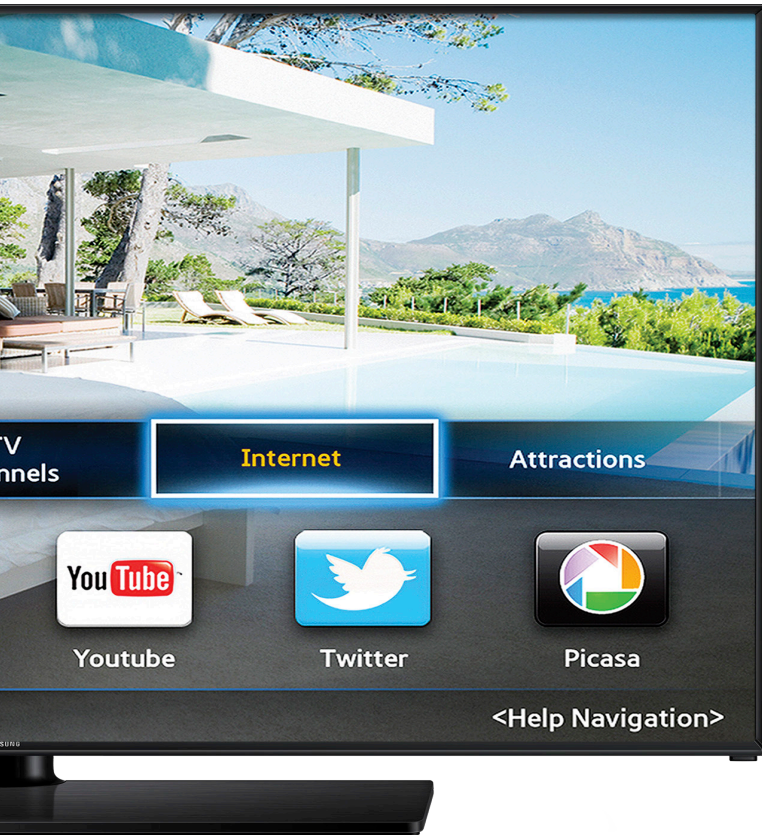

590/690 Series Hospitality TVs

43" Class LED
22" Class LED
24" Class LED
28" Class LED
32" Class LED

HG43NE590SF
HG22NE690ZF
HG24NE690AF
HG28NE690AF
HG32NE690BF

40" Class LED
50" Class LED
55" Class LED
60" Class LED

HG40NE690BF
HG50NE690BF
HG55NE690BF
HG60NE690EF

65" Class LED
75" Class LED

HG65NE690EF
HG75NE690EF

Samsung SMART TV

SAMSUNG

SMART TV delivers the ultimate in guest entertainment

590/690 Series Hospitality TVs

Technology that delivers a premium at-home, in-room experience

Whether it's a casual vacationer or a seasoned business traveler, today's guests demand a premium at-home, in-room entertainment experience. Samsung, the leader in flat panel technology, delivers yet again with the Samsung 590/690 Series. Each display is a SMART TV, giving guests a whole new level of interactivity. With SMART TV, guests can watch movies and TV shows from streaming services, instantly check Facebook, Twitter and Skype to stay connected, and even push content from their personal devices to the big screen. And the 590/690 Series features direct-lit LED technology, for all the benefits of LED at a lower cost. It's innovation that delivers the complete platform for premium in-room entertainment.

Key features

Premium slim direct-lit LED technology

Direct-lit LED technology provides the brilliance and energy savings advantages of LED technology, along with the uniform brightness typical of CCFL displays. And it does it all with an efficiency that makes it a more affordable technology. In fact, it's possible to upgrade your rooms to LED technology for a cost comparable to CCFL technology.

Samsung LYNK™ REACH 4.0 content management solution

Samsung's LYNK REACH 4.0 fuses the benefits of its SINC and REACH hospitality technologies to offer a comprehensive content management solution. LYNK REACH 4.0 enhances the guest experience with efficiency-enhancing technology and perks ranging from more information delivery channels to convenient communication options and efficient room management. As a unified content management solution, LYNK REACH 4.0 accommodates LAN, WiFi and coaxial infrastructures to amplify hotel management, monitoring and guest service functions. Transferred by proprietary management server (PMS) and customized templates, hospitality users can create and deliver personalized service for a more memorable experience. This includes access to a range of IP channels and RF channels, applications and services mirroring what guests expect at home and on their mobile devices. LYNK REACH 4.0 additionally enables two-way communication between hotel management and guests. The solution's efficient remote control capability for in-room display ensures quality service delivery in real time without in-room labor and maintenance.

H-BROWSER

H-Browser compatibility

The Samsung 590/690 Series offers H-Browser through partnerships with certified system integrators, providing guests with a premium interactive experience. Built on the HTML5 standard with Flash® support, H-Browser is a true Smart TV solution that features both free and video on demand (VOD) content. It is able to interface directly with the head end without the use of a set top box.

Mobile device integration using Smart View