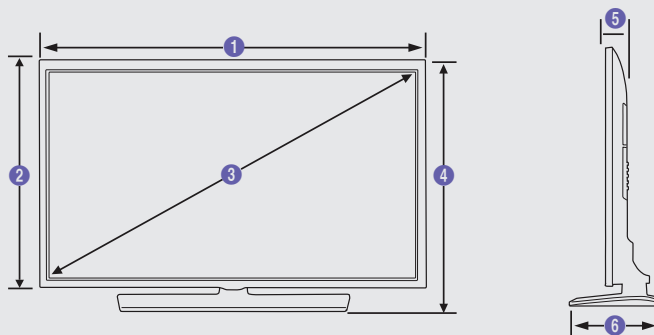

50" | HG50NE690BF - 1080p

1	2	3	4	5	6
44.0"	25.5"	50.0"	27.4"	2.7"	8.9"

55" | HG55NE690BF - 1080p

1	2	3	4	5	6
48.4"	28.3"	55.0"	30.3"	2.5"	8.9"

60" | HG60NE690EF - 1080p

1	2	3	4	5	6
54.9"	30.9"	60.0"	33.8"	2.5"	14.0"

65" | HG65NE690EF - 1080p

1	2	3	4	5	6
57.3"	32.9"	65.0"	35.8"	2.9"	14.0"

75" | HG75NE690EF - 1080p

1	2	3	4	5	6
66.0"	37.8"	75.0"	41.4"	3.5"	12.5"