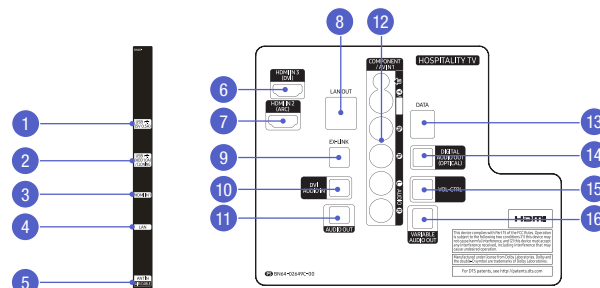

65" | HG65NE690EF - 1080p

1	2	3	4	5	6
57.3"	32.9"	65.0"	35.8"	2.9"	14.0"

75" | HG75NE690EF - 1080p

1	2	3	4	5	6
66.0"	37.8"	75.0"	41.4"	3.5"	12.5"

Connectivity

HG43NE590SF

- | | | |
|----------------------------|-----------------------------|---------------------------------|
| 1. USB (5C 0.5A) | 5. Antenna In (Air / Cable) | 9. Audio Out |
| 2. USB (5C 0.5A) / Cloning | 6. HDMI In 3 | 10. Component / AV In 1 |
| 3. HDMI In 1 | 7. HDMI In 2 (ARC) | 11. Data |
| 4. LAN | 8. Ex-Link | 12. Digital Audio Out (Optical) |

HG28NE690AF

- | | | |
|-----------------------------|--------------------|---------------------------------|
| 1. USB (5C 0.5A) | 6. HDMI In 3 (DVI) | 12. Component / AV In 1 |
| 2. USB (5C 0.5A) / Cloning | 7. HDMI In 2 (ARC) | 13. Data |
| 3. HDMI In 1 | 8. LAN Out | 14. Digital Audio Out (Optical) |
| 4. LAN | 9. Ex-Link | 15. Vol-Ctrl |
| 5. Antenna In (Air / Cable) | 10. DVI Audio In | 16. Variable Audio Out |
| | 11. Audio Out | |