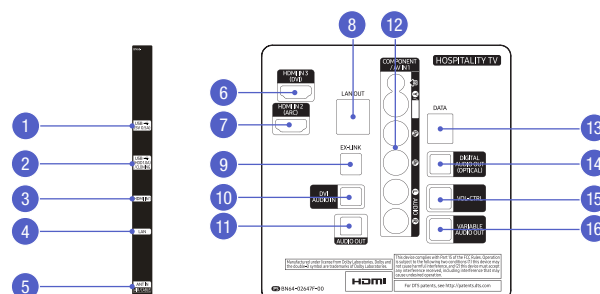

HG75NE690EF

1. USB (5C 0.5A)	6. HDMI In 3 (DVI)	12. Component / AV In 1
2. USB (5C 0.5A) / Cloning	7. HDMI In 2 (ARC)	13. Data
3. HDMI In 1	8. LAN Out	14. Digital Audio Out (Optical)
4. LAN	9. Ex-Link	15. Vol-Ctrl
5. Antenna In (Air / Cable)	10. DVI Audio In	16. Variable Audio Out
	11. Audio Out