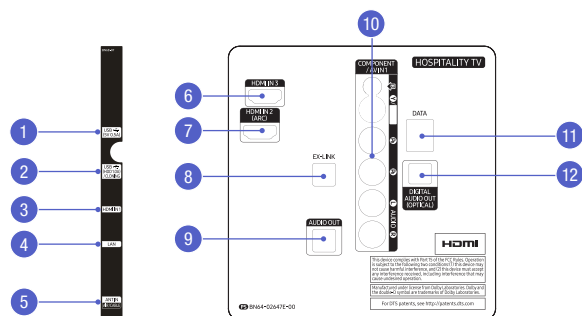

65" | HG65NE690EF - 1080p

1	2	3	4	5	6
57.3"	32.9"	65.0"	35.8"	2.9"	14.0"

75" | HG75NE690EF - 1080p

1	2	3	4	5	6
66.0"	37.8"	75.0"	41.4"	3.5"	12.5"

Connectivity

HG43NE590SF

- | | | |
|----------------------------|-----------------------------|---------------------------------|
| 1. USB (5C 0.5A) | 5. Antenna In (Air / Cable) | 9. Audio Out |
| 2. USB (5C 0.5A) / Cloning | 6. HDMI In 3 | 10. Component / AV In 1 |
| 3. HDMI In 1 | 7. HDMI In 2 (ARC) | 11. Data |
| 4. LAN | 8. Ex-Link | 12. Digital Audio Out (Optical) |

HG28NE690AF

- | | | |
|-----------------------------|--------------------|---------------------------------|
| 1. USB (5C 0.5A) | 6. HDMI In 3 (DVI) | 12. Component / AV In 1 |
| 2. USB (5C 0.5A) / Cloning | 7. HDMI In 2 (ARC) | 13. Data |
| 3. HDMI In 1 | 8. LAN Out | 14. Digital Audio Out (Optical) |
| 4. LAN | 9. Ex-Link | 15. Vol-Ctrl |
| 5. Antenna In (Air / Cable) | 10. DVI Audio In | 16. Variable Audio Out |
| | 11. Audio Out | |