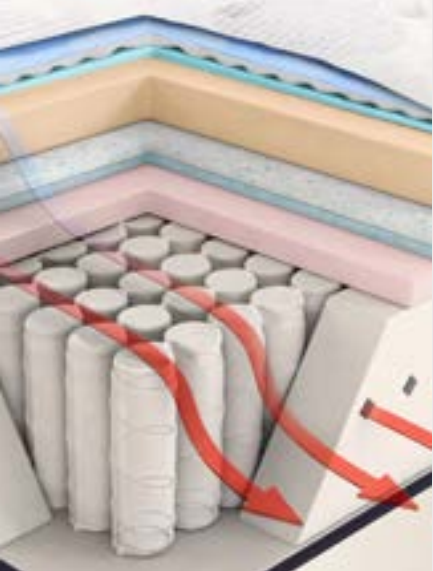

CHADFIELD™ RECHARGE® PLUSH

Nano-Tex® stain-resistance treatment embedded right into the fabric

EverNU® sustainable replaceable mattress top

AirCool® Technology to provide added comfort for each guest

Pocketed Coil® Technology for unparalleled support

SUSTAINABLE UPGRADES INCLUDE

Coil Unit Beautyrest® Pocketed Coil® Springs
 Coil Count (Queen)..... 850 Density
 Cover..... Durable White Knit with Nano-Tex®

Edge Support..... AirCool® BeautyEdge® Foam Encasement

Border Fill..... FR Fiber

COIL SUPPORT

1st Layer EnergyFoam™

TOP UPHOLSTERY

1st Layer EnergyFoam™

QUILTING

1st Layer FR Fiber
 2nd Layer..... AirCool® Foam™
 3rd Layer AirFeel™ Foam

Warranty..... 10/10 Non-Prorated